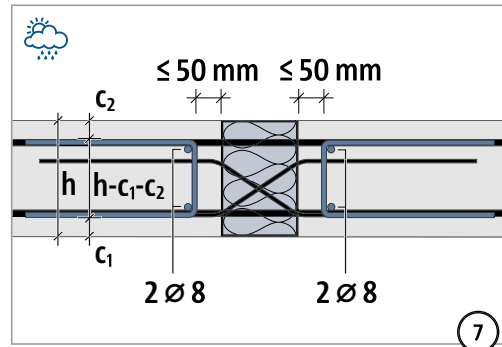

Schöck Isokorb® XT/T type D

XT/T
type D

Reinforced concrete – reinforced
concrete

Installation instructions

Type D

Type ✓

XT/T
type D

Reinforced concrete – reinforced
concrete