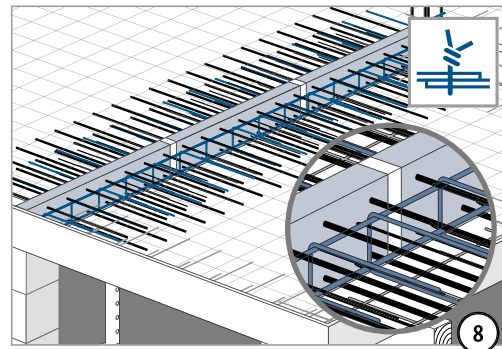

Schöck Isokorb® XT/T type D

XT/T
type D

Reinforced concrete – reinforced
concrete

Installation instructions

Type D

Type ✓

XT/T
type D

Reinforced concrete – reinforced
concrete