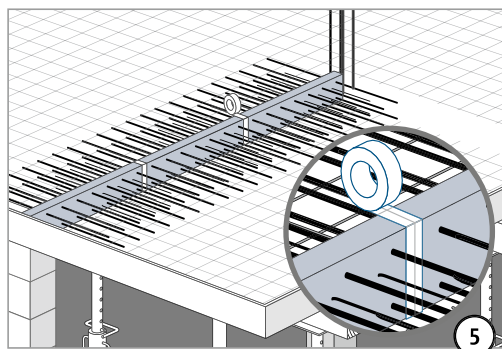

Schöck Isokorb® XT/T type D

XT/T
type D

Reinforced concrete – reinforced
concrete

Installation instructions

Type D

Type ✓

XT/T
type D

Reinforced concrete – reinforced
concrete